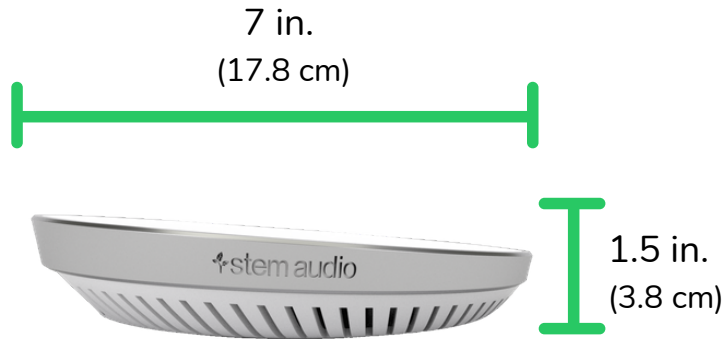

Hub

Spec Sheet

Size & Weight

Diameter: 7 in. (17.8 cm)

Height: 1.5 in. (3.8 cm)

Weight: 0.5 lbs. (0.2 kg)

What's in the Box?

USB Type A to USB Type B Cable: 12 ft. (3.7 m)

CAT 6 Ethernet Cable: 15 ft. (4.6 m)

Terminal Connector

Networking & Ports

Ethernet (supports PoE+)

Terminal Block

USB Type B

Dante®

VoIP

Additional Features

Connects up to five audio devices per room

Kensington lock equipped

Wall Mountable

Dante® enabled